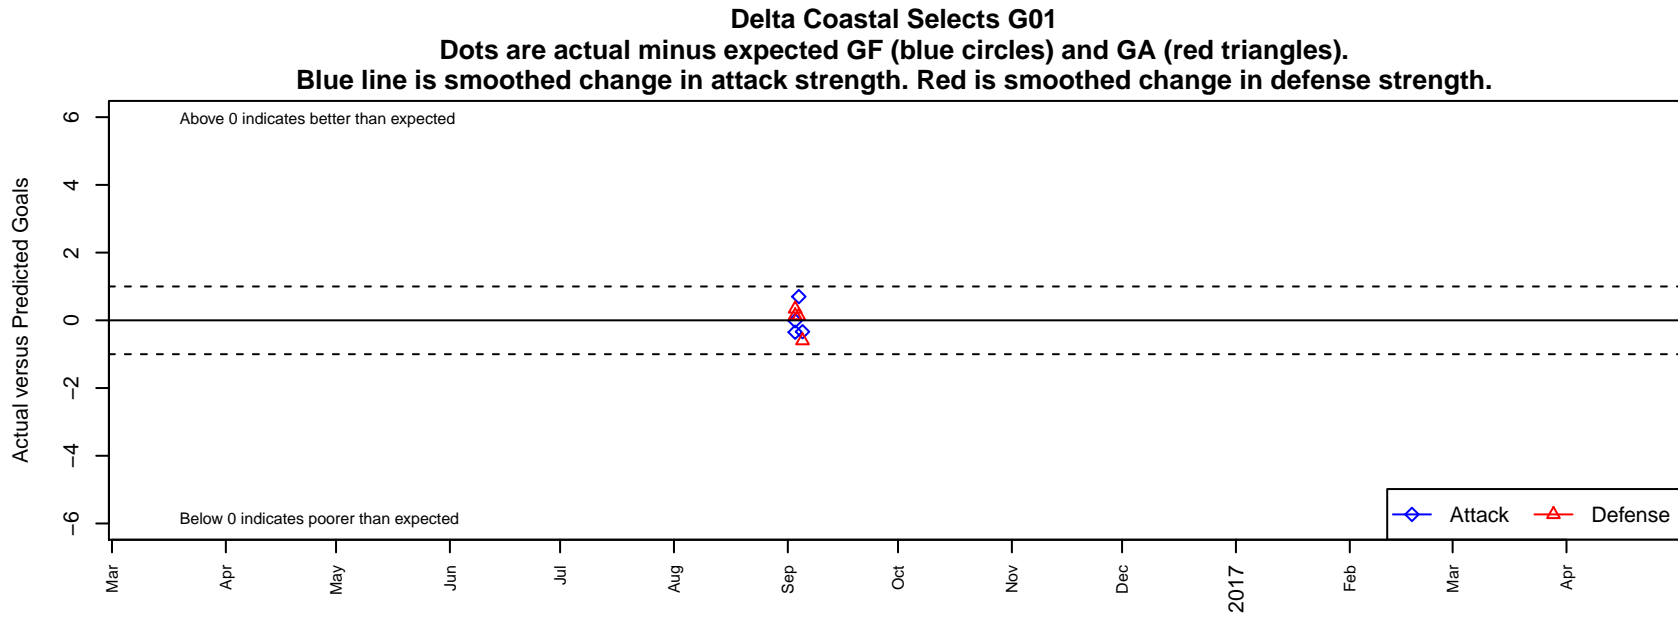

# Delta Coastal Selects G01

, BC  
G01 total strength=1745  
attack=9.6 defense=72.73

alt names used:

Venues played:  
2016 SX Cup U16 Metro – Tier 2 U16

<b>date</b>	<b>home</b>		<b>away</b>		<b>venue</b>	<b>pred.home</b>	<b>pred.away</b>
2016-09-05	NSGSC Renegades G01	1	Delta Coastal Selects G01	0	2016 SX Cup U16 Metro – Tier 2 U16	0.40	0.34
2016-09-04	Coquitlam Metro Ford Shock G01	0	Delta Coastal Selects G01	1	2016 SX Cup U16 Metro – Tier 2 U16	0.12	0.30
2016-09-03	Delta Coastal Selects G01	0	West Coast Selects G01	0	2016 SX Cup U16 Metro – Tier 2 U16	0.35	0.14
2016-09-03	Delta Coastal Selects G01	3	Vancouver United Devils G01	0	2016 SX Cup U16 Metro – Tier 2 U16	3.01	0.34